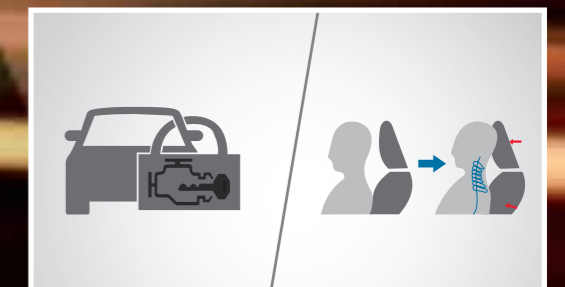

Immobilizer Anti-theft System

Impact Mitigating Headrests