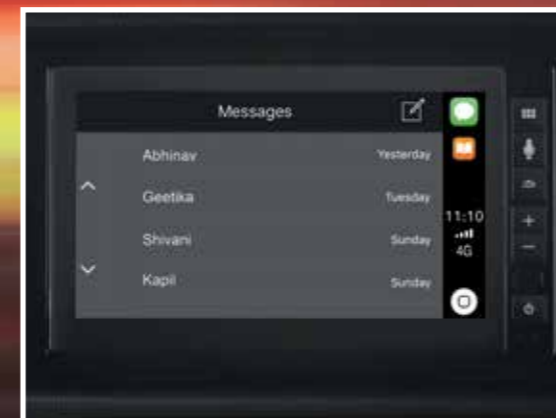

## ***ALL DEMANDS ARE FULFILLED WITHIN***

Armed with the smart key, a push of the button is all it takes to set off on the most demanding of journeys in the New Honda Jazz. The Soft Pad Dashboard lures you in, while the Best-In-Class Space makes sure that you never run out of room for company. Once you discover the Hands-On Intelligent Steering Wheel with the effortless Paddle Shift and the comfort of Cruise Control, there's no turning back.

# CONNECTIVITY THAT GOES BEYOND YOUR DEMANDS

The advanced floating DIGIPAD 2.0 has more connectivity features than you could ever demand. Be it the ability to seamlessly connect with your smartphone and enable a digital lifestyle through intuitive and easy-to-use controls, or the ease of unlocking the full potential of both iOS and Android phones with Apple CarPlay and Android Auto respectively. Add to that the Weblink which lets you seamlessly operate popular smartphone apps, and the rear camera display on the infotainment hub, it turns into a display audio system for the most demanding out there.

Apple CarPlay

Android Auto

Navigation

Messages

Media Player

Phone

- Voice Command
- Messages
- Media Player
- AM/FM Radio, MP3, iPod, Bluetooth for Hands-Free Telephone and Audio Streaming Support

^Segment is defined by hatchbacks with length usually up to 4 000 mm and engine size up to 1.2 Litres. \*Depending on compatibility and configuration of smartphone.